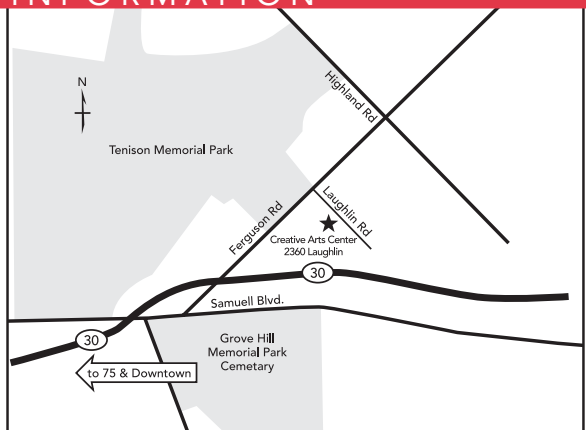

CONTACT INFORMATION

CONTACT

Creative Arts Center
2360 Laughlin Drive
Dallas, Texas 75228
Phone: 214.320.1275
Fax: 214.320.0845

Email: info@creativeartscenter.org
or contact Diana Pollak
dpollak@creativeartscenter.org

www.creativeartscenter.org

Visit our website for additional classes, workshops and updated information.